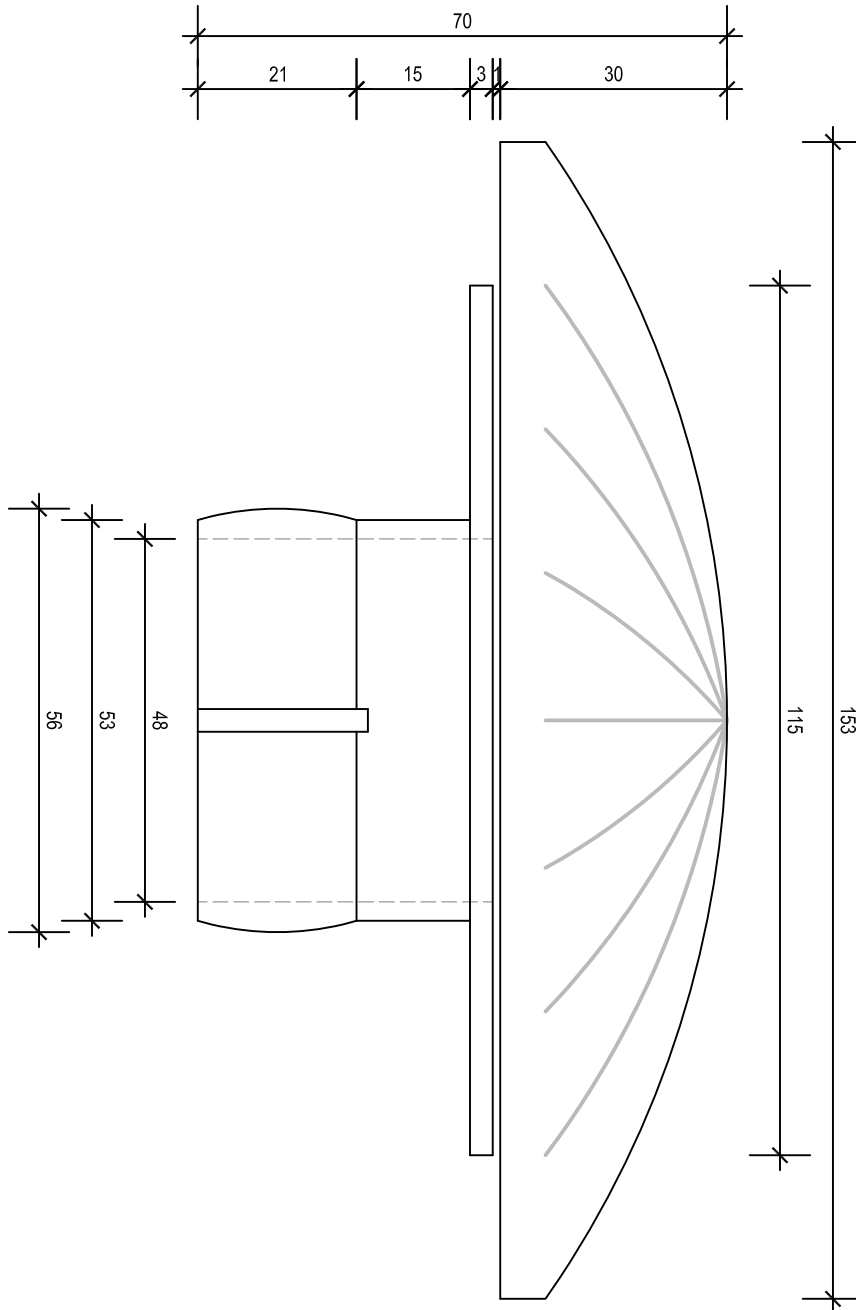

flolux®

stainless steel pool fittings

DESIGNED
IN AUSTRALIA.

Product FLOSAFE
50MM SAFETY SUCTION
Type PUSHFIT
Product no# FLX010
Material 316 STAINLESS STEEL/PVC

For high quality design and construction, it makes sense to finish with Flolux.
order@flolux.com +61 407 639 557 www.flolux.com