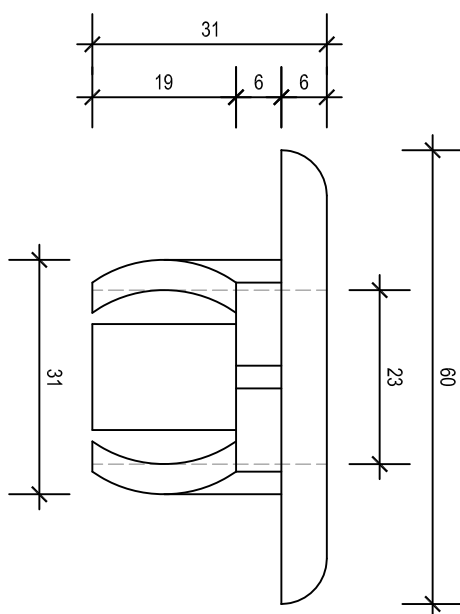

flolux®

stainless steel pool fittings

DESIGNED
IN AUSTRALIA.

Product	FLOAIR 25MM AIR DIFFUSER
Type	PUSHFIT
Product no#	FLX003
Material	316 STAINLESS STEEL/PVC

For high quality design and construction, it makes sense to finish with Flolux.
order@flolux.com +61 407 639 557 www.flolux.com