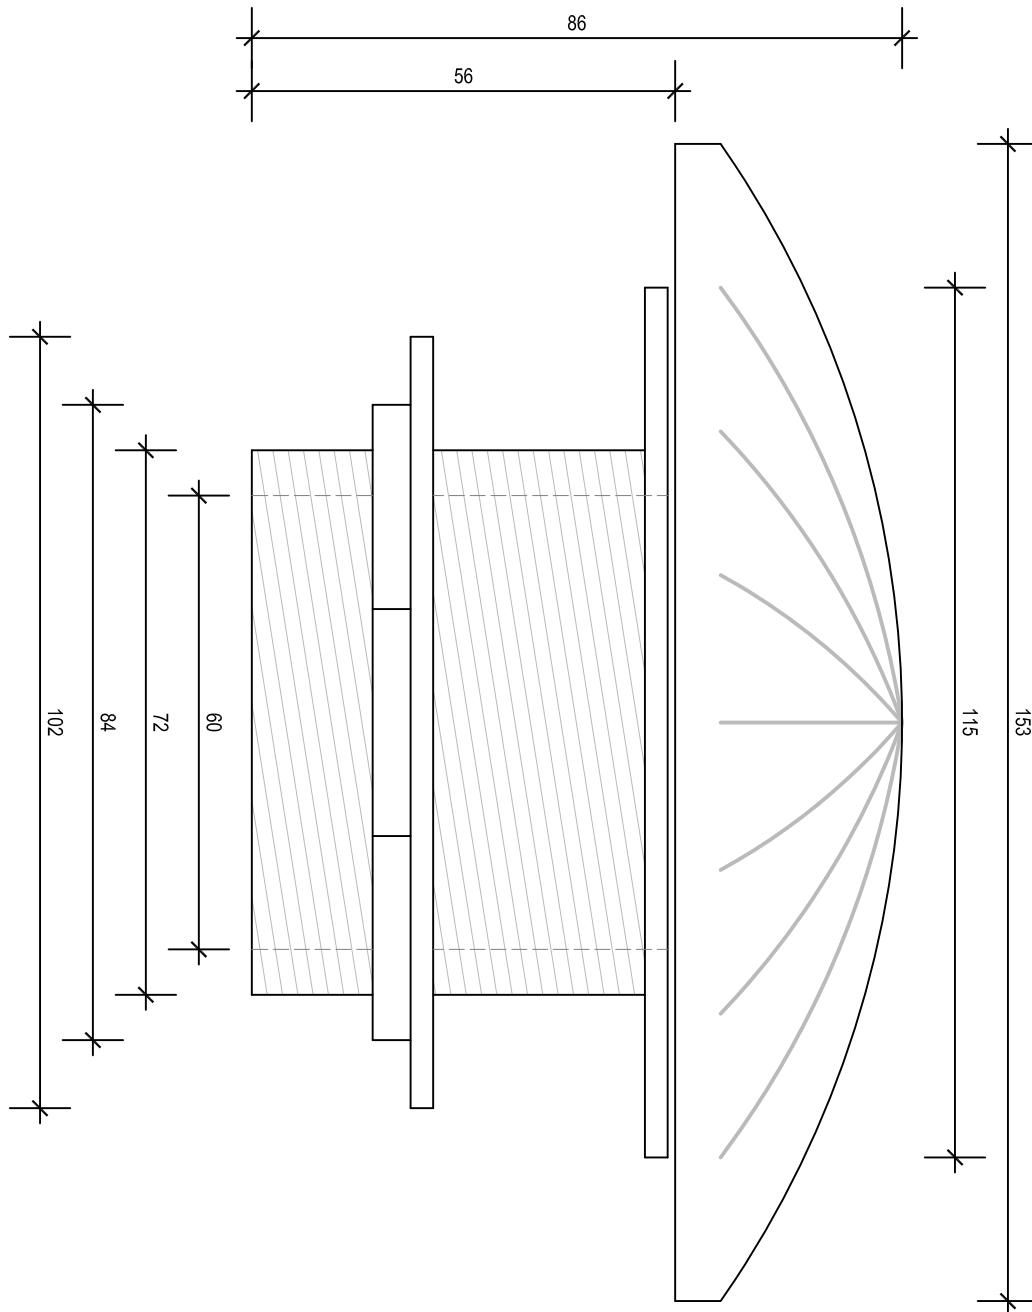

flolux®

stainless steel pool fittings

DESIGNED
IN AUSTRALIA.

Product FLOSAFE
50MM FIBREGLASS
Type THREADED
Product no# FLX011
Material 316 STAINLESS STEEL/PVC

For high quality design and construction, it makes sense to finish with Flolux.
order@flolux.com +61 407 639 557 www.flolux.com