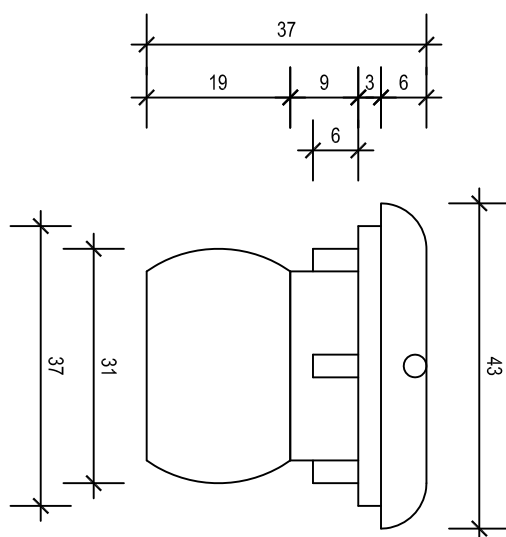

flolux®

stainless steel pool fittings

DESIGNED
IN AUSTRALIA.

Product	AIR CONTROL 25MM
Type	PUSHFIT
Product no#	FLX008
Material	316 STAINLESS STEEL/PVC

For high quality design and construction, it makes sense to finish with Flolux.
order@flolux.com +61 407 639 557 www.flolux.com