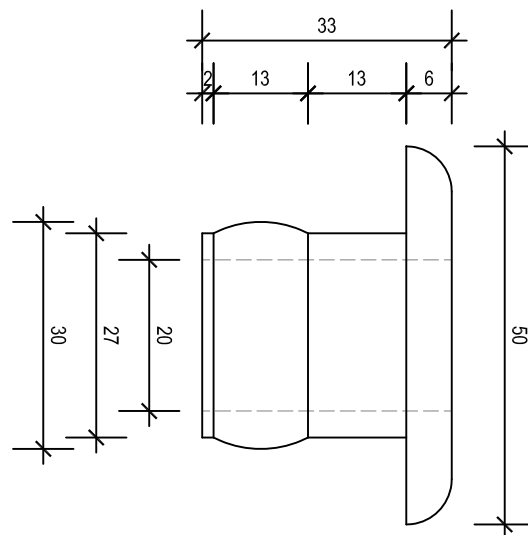

flolux®

stainless steel pool fittings

DESIGNED
IN AUSTRALIA.

Product   BUBBLER
                         25MM
Type   PUSHFIT
Product no#   FLX009
Material   316 STAINLESS STEEL

For high quality design and construction, it makes sense to finish with Flolux.
order@flolux.com +61 407 639 557 www.flolux.com