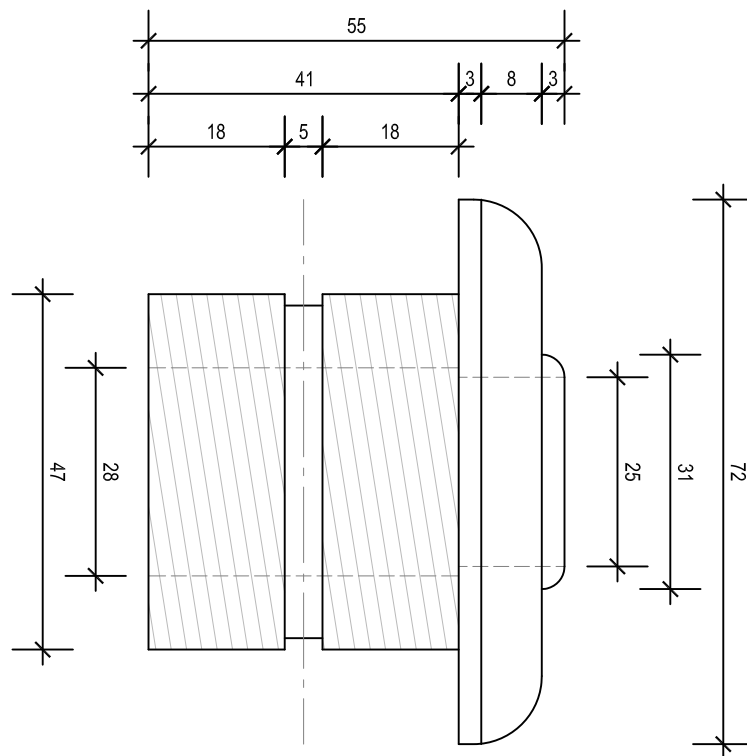

flolux®

stainless steel pool fittings

DESIGNED
IN AUSTRALIA.

Product FLOJET
40MM FIBREGLASS
Type THREADED
Product no# FLX006
Material 316 STAINLESS STEEL/PVC

For high quality design and construction, it makes sense to finish with Flolux.
order@flolux.com +61 407 639 557 www.flolux.com