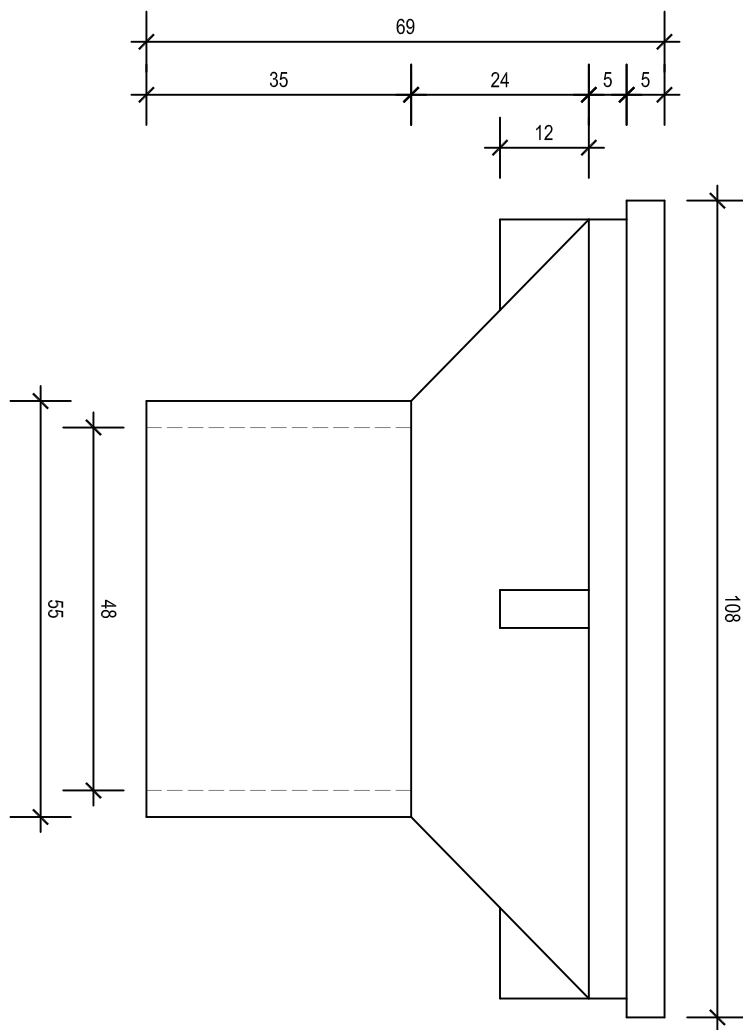

flolux[®]

stainless steel pool fittings

DESIGNED
IN AUSTRALIA.

Product FLOFLOOR
40MM FLOOR RETURN
Type SLIPFIT
Product no# FLX005
Material 316 STAINLESS STEEL/PVC

For high quality design and construction, it makes sense to finish with Flolux.
order@flolux.com +61 407 639 557 www.flolux.com