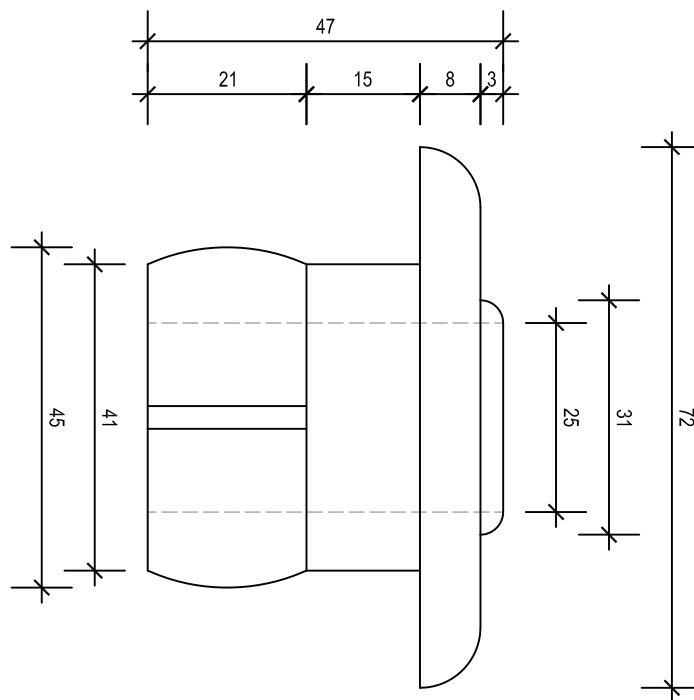

flolux®

stainless steel pool fittings

DESIGNED
IN AUSTRALIA.

Product	FLOJET EYEBALL/RETURN JET
Type	PUSHFIT
Product no#	FLX001
Material	316 STAINLESS STEEL/PVC

For high quality design and construction, it makes sense to finish with Flolux.
order@flolux.com +61 407 639 557 www.flolux.com