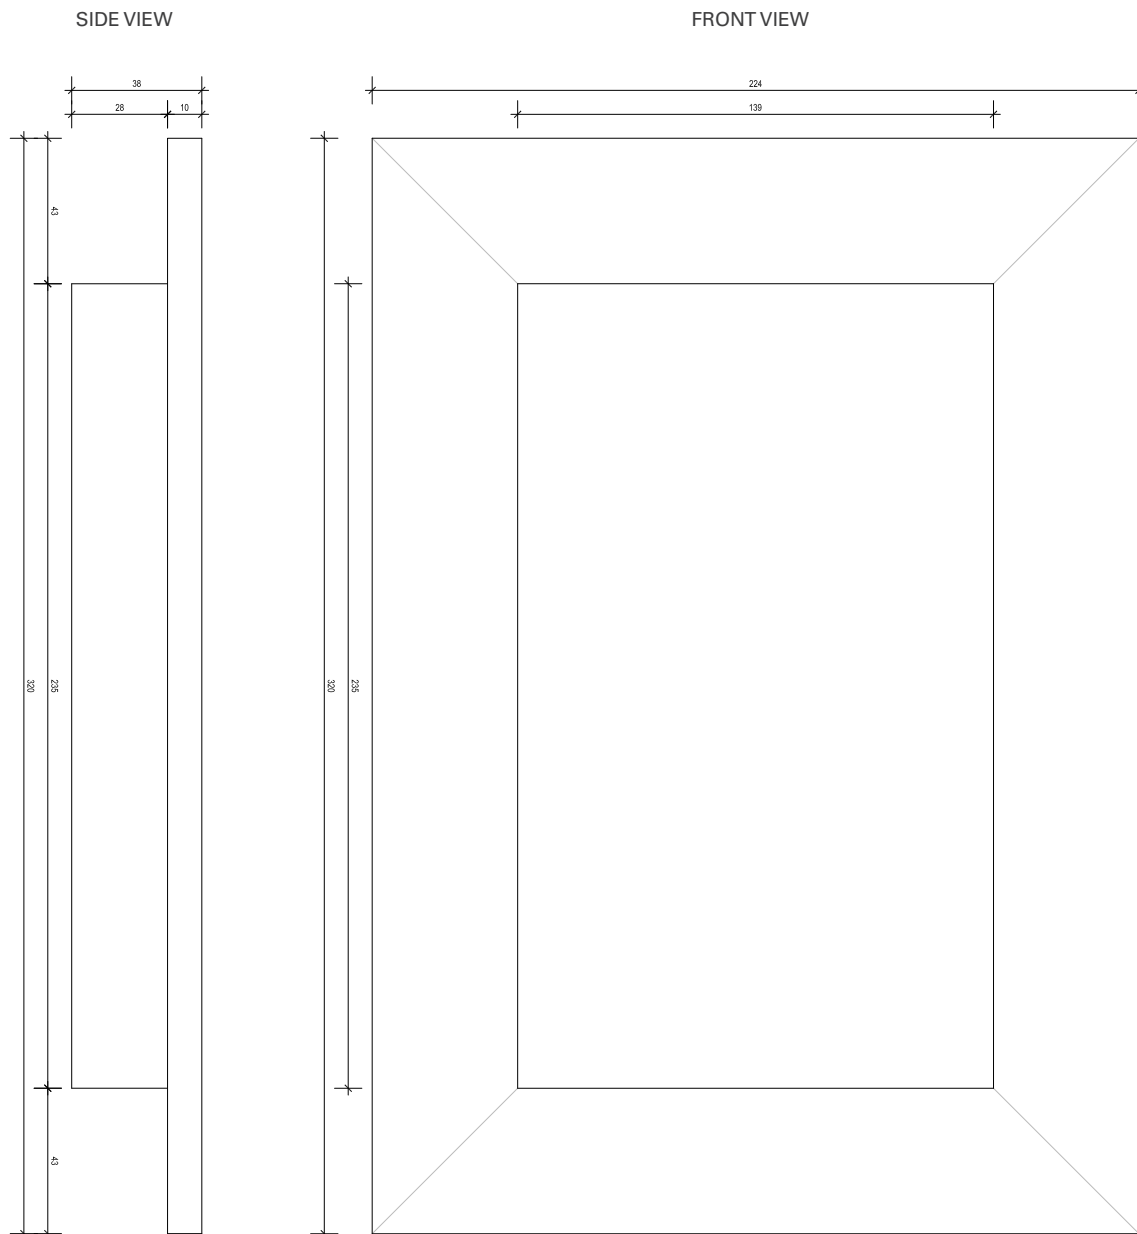

flolux®

stainless steel pool fittings

DESIGNED
IN AUSTRALIA.

Product SKIMMER FASCIA
Product no# FLX012
Material 316 STAINLESS STEEL

For high quality design and construction, it makes sense to finish with Flolux.
order@flolux.com +61 407 639 557 www.flolux.com