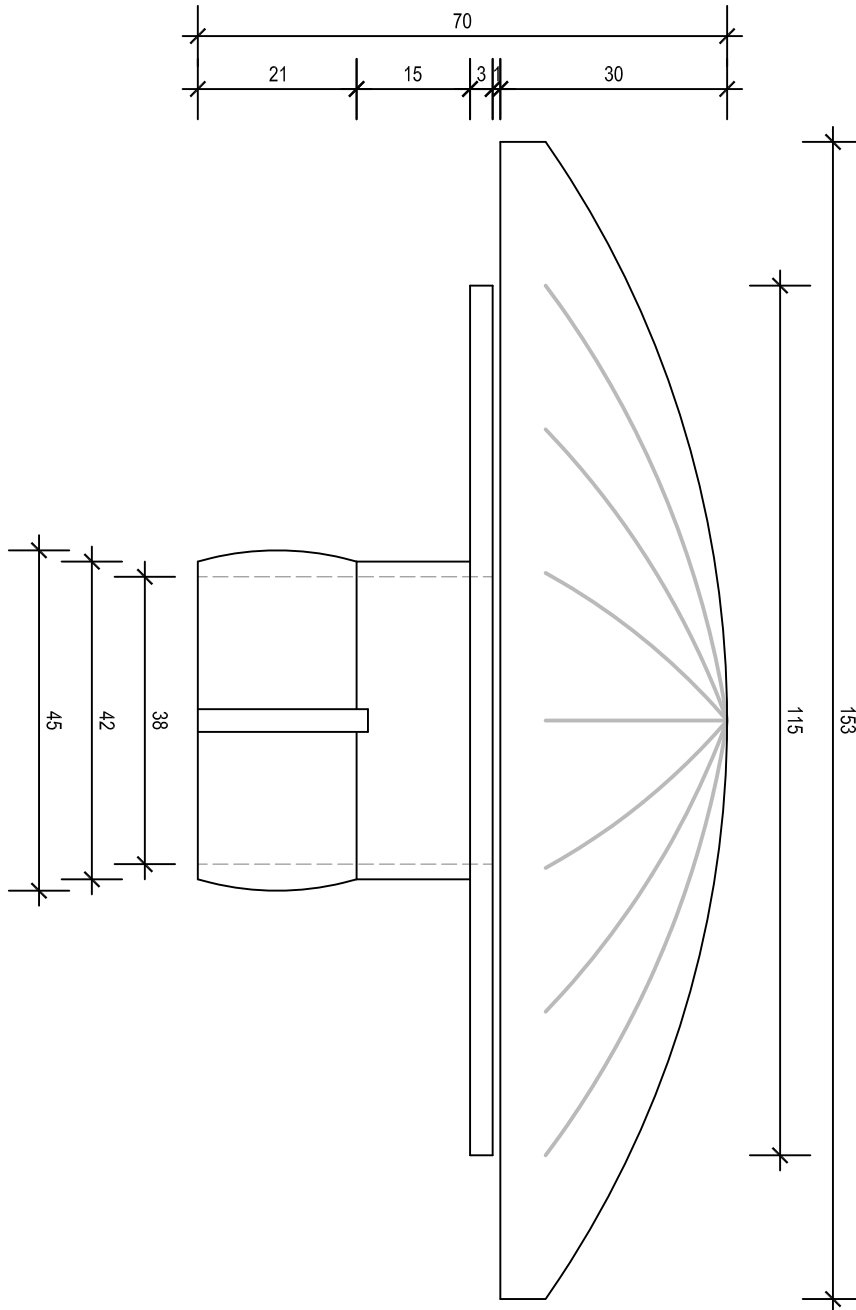

flolux®

stainless steel pool fittings

DESIGNED
IN AUSTRALIA.

Product FLOSAFE
40MM SAFETY SUCTION
Type PUSHFIT
Product no# FLX002
Material 316 STAINLESS STEEL/PVC

For high quality design and construction, it makes sense to finish with Flolux.
order@flolux.com +61 407 639 557 www.flolux.com